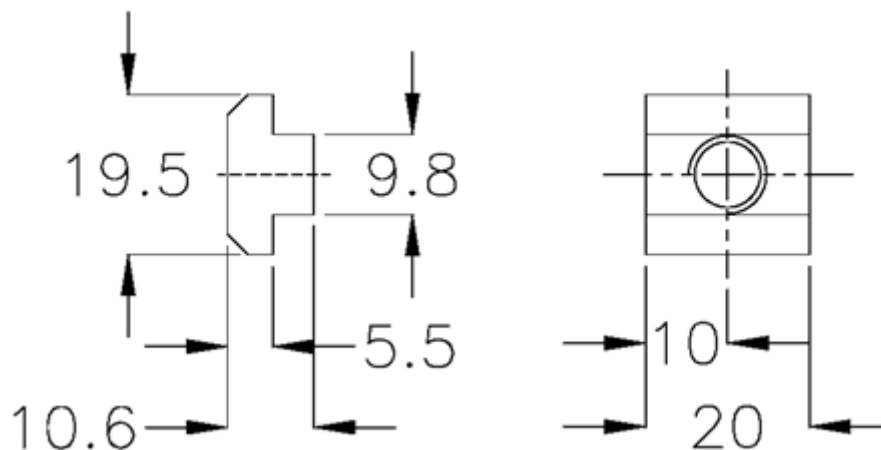

Data Sheet

Article number: 0581421032

Description: Hepco MCS 1-242-1032 Slot Block M8

Measures

Thread = M8
Weight (kg) = 0.02